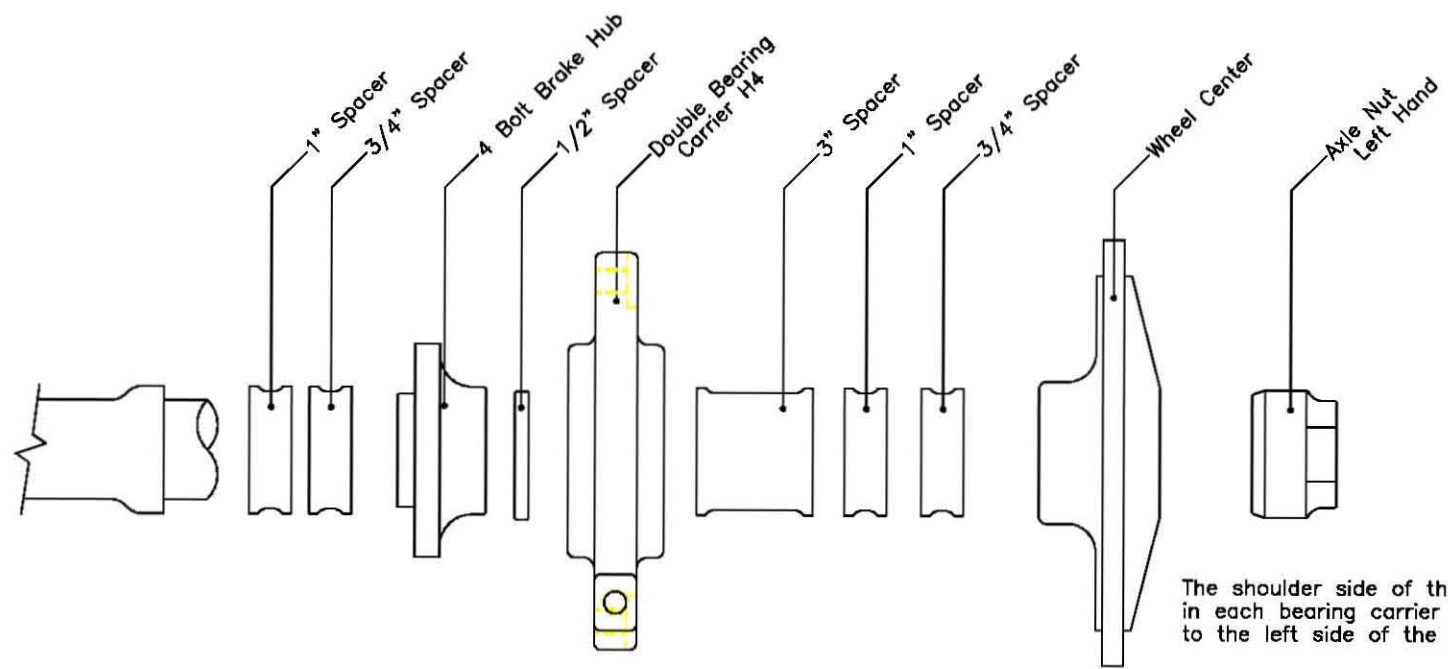

Left Side of Axle, 600cc Asphalt

The shoulder side of the bearing reducer in each bearing carrier points to the left side of the car.

Right Side of Axle, 600cc Asphalt